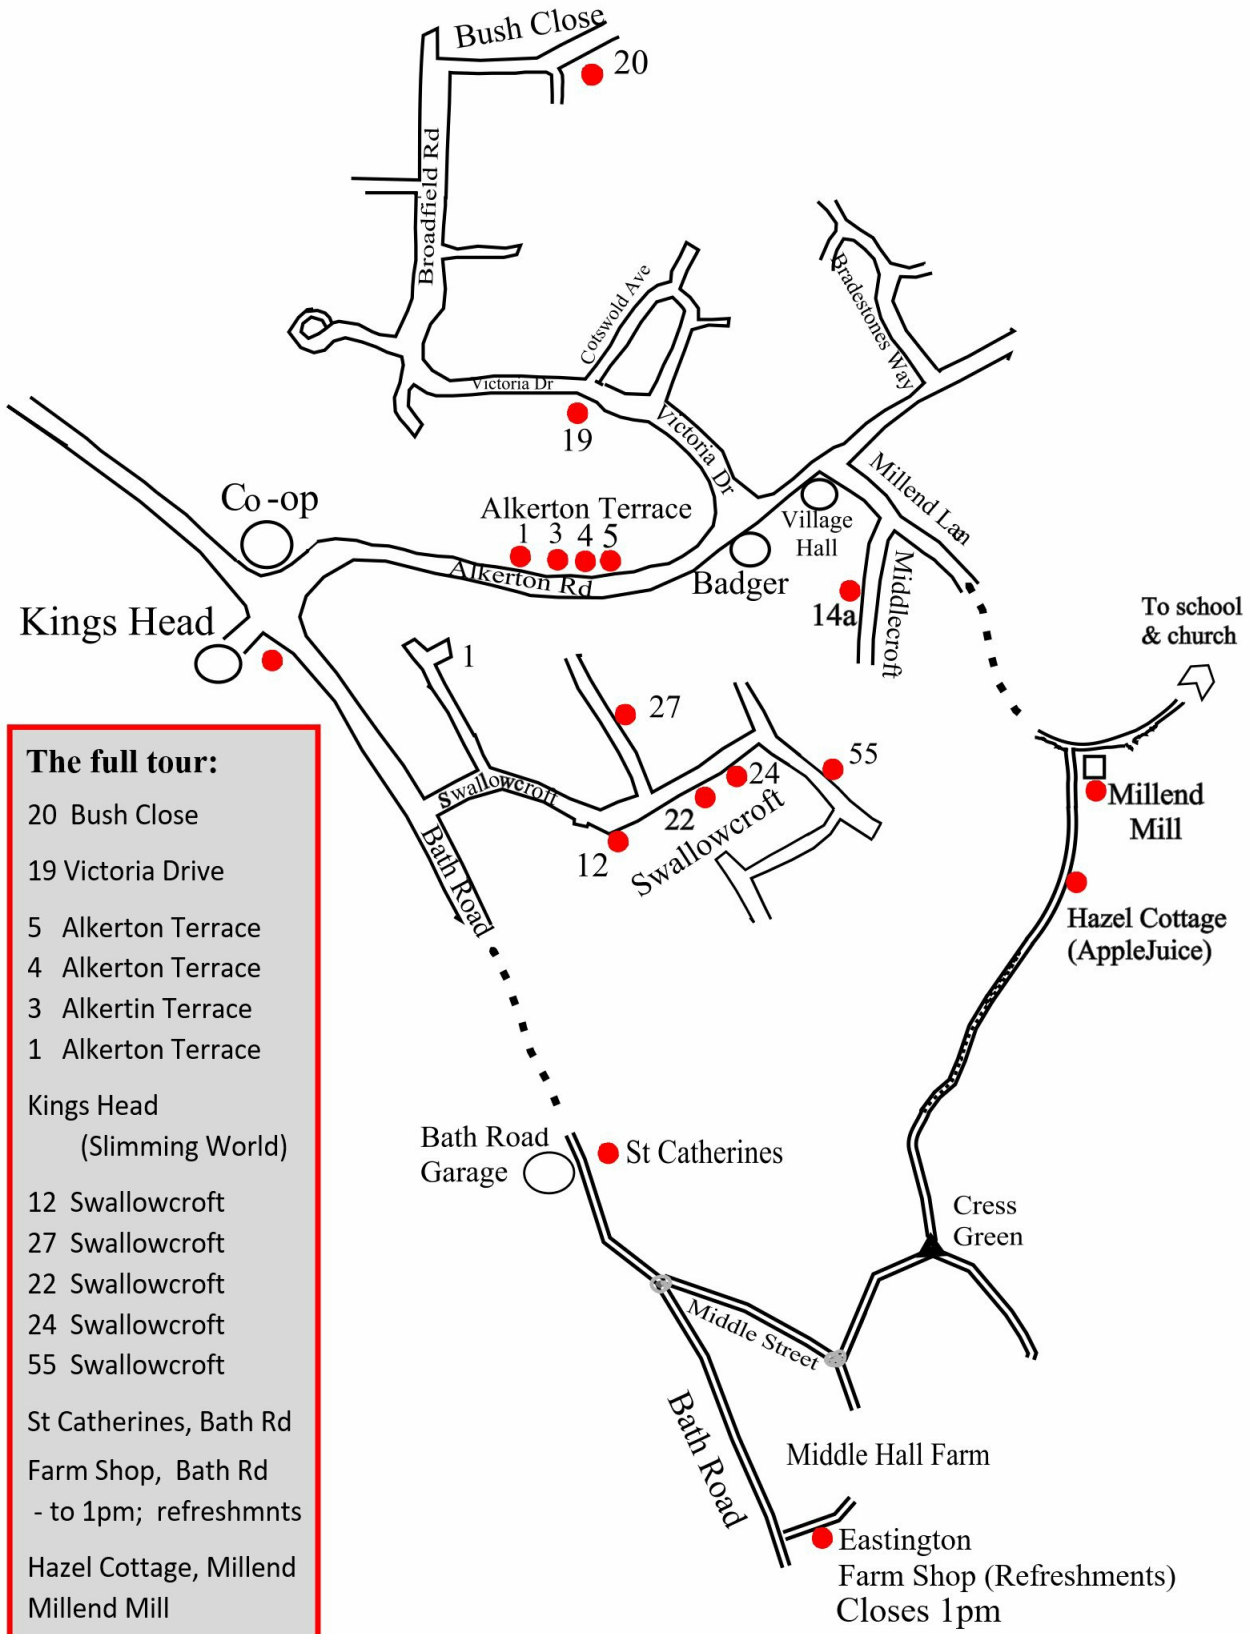

Eastington Autumn Yard Trail 2019

- The full tour:**
- 20 Bush Close
 - 19 Victoria Drive
 - 5 Alkerton Terrace
 - 4 Alkerton Terrace
 - 3 Alkerton Terrace
 - 1 Alkerton Terrace
 - Kings Head
(Slimming World)
 - 12 Swallowcroft
 - 27 Swallowcroft
 - 22 Swallowcroft
 - 24 Swallowcroft
 - 55 Swallowcroft
 - St Catherines, Bath Rd
 - Farm Shop, Bath Rd
- to 1pm; refreshmnts
 - Hazel Cottage, Millend
 - Millend Mill
 - 14a Middlecroft